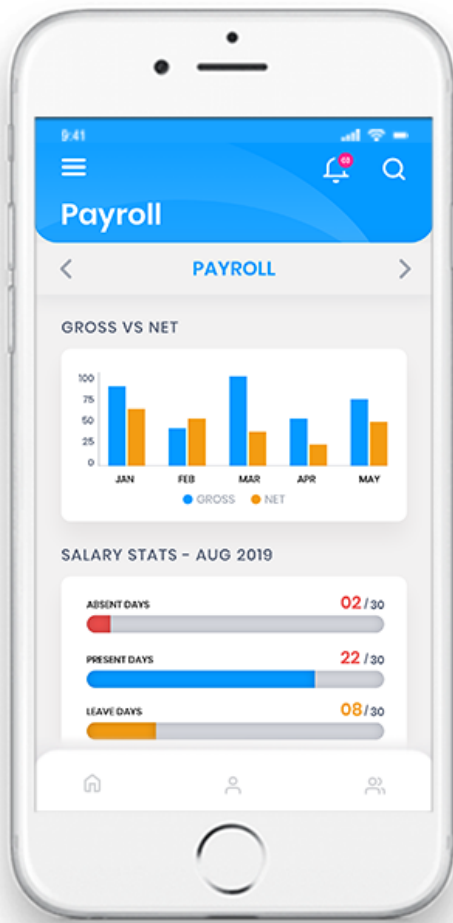

A close-up photograph of a person's hand holding a gold pen and using a calculator. The background is slightly blurred, showing a laptop screen with a bar chart and a line graph. The overall scene suggests financial calculation and data analysis.

Integrated with other Modules

Beehive Payroll is one of module in the entire HRMS suite which allows inputs from different modules like Leaves, attendance, Onboarding, Loans/Advances, Claims/Reimbursements, performance (PLI) to be taken for computing payroll calculations. Which reduces the efforts on managing dual applications or software and at the same time ensuring timely processing with a single click to generate all the reports including compliances one.

Address:

FC 1-2, 'C' Wing, Karmastambha, LBS Marg, Near 247
Business Park Vikrholi (W), Mumbai – 400 079

www.beehivesoftware.in

+91 226699 9525

sales@beehivesoftware.in

Mobile Application:

Hassle free pay slips on apps

Detailed calculation with break up

Tax information at a glance.

PF contribution and CTC breakup

Address:

FC 1-2, 'C' Wing, Karmastambha, LBS Marg, Near 247
Business Park Vikrholi (W), Mumbai - 400 079

www.beehivesoftware.in